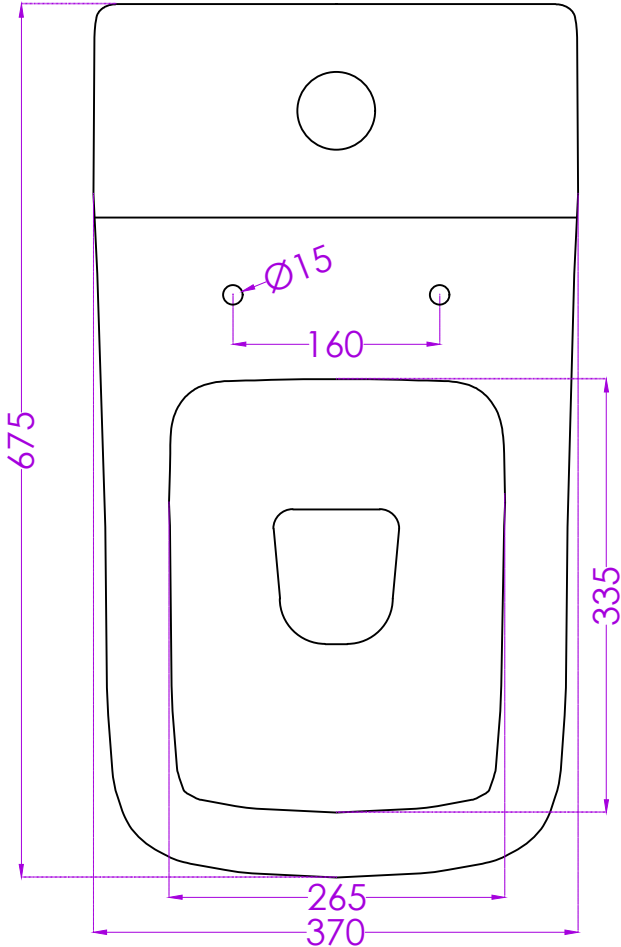

ATHENS P5007JPW0103

220MM OMNI SUITE

JOHNSON

PLAN

SIDE